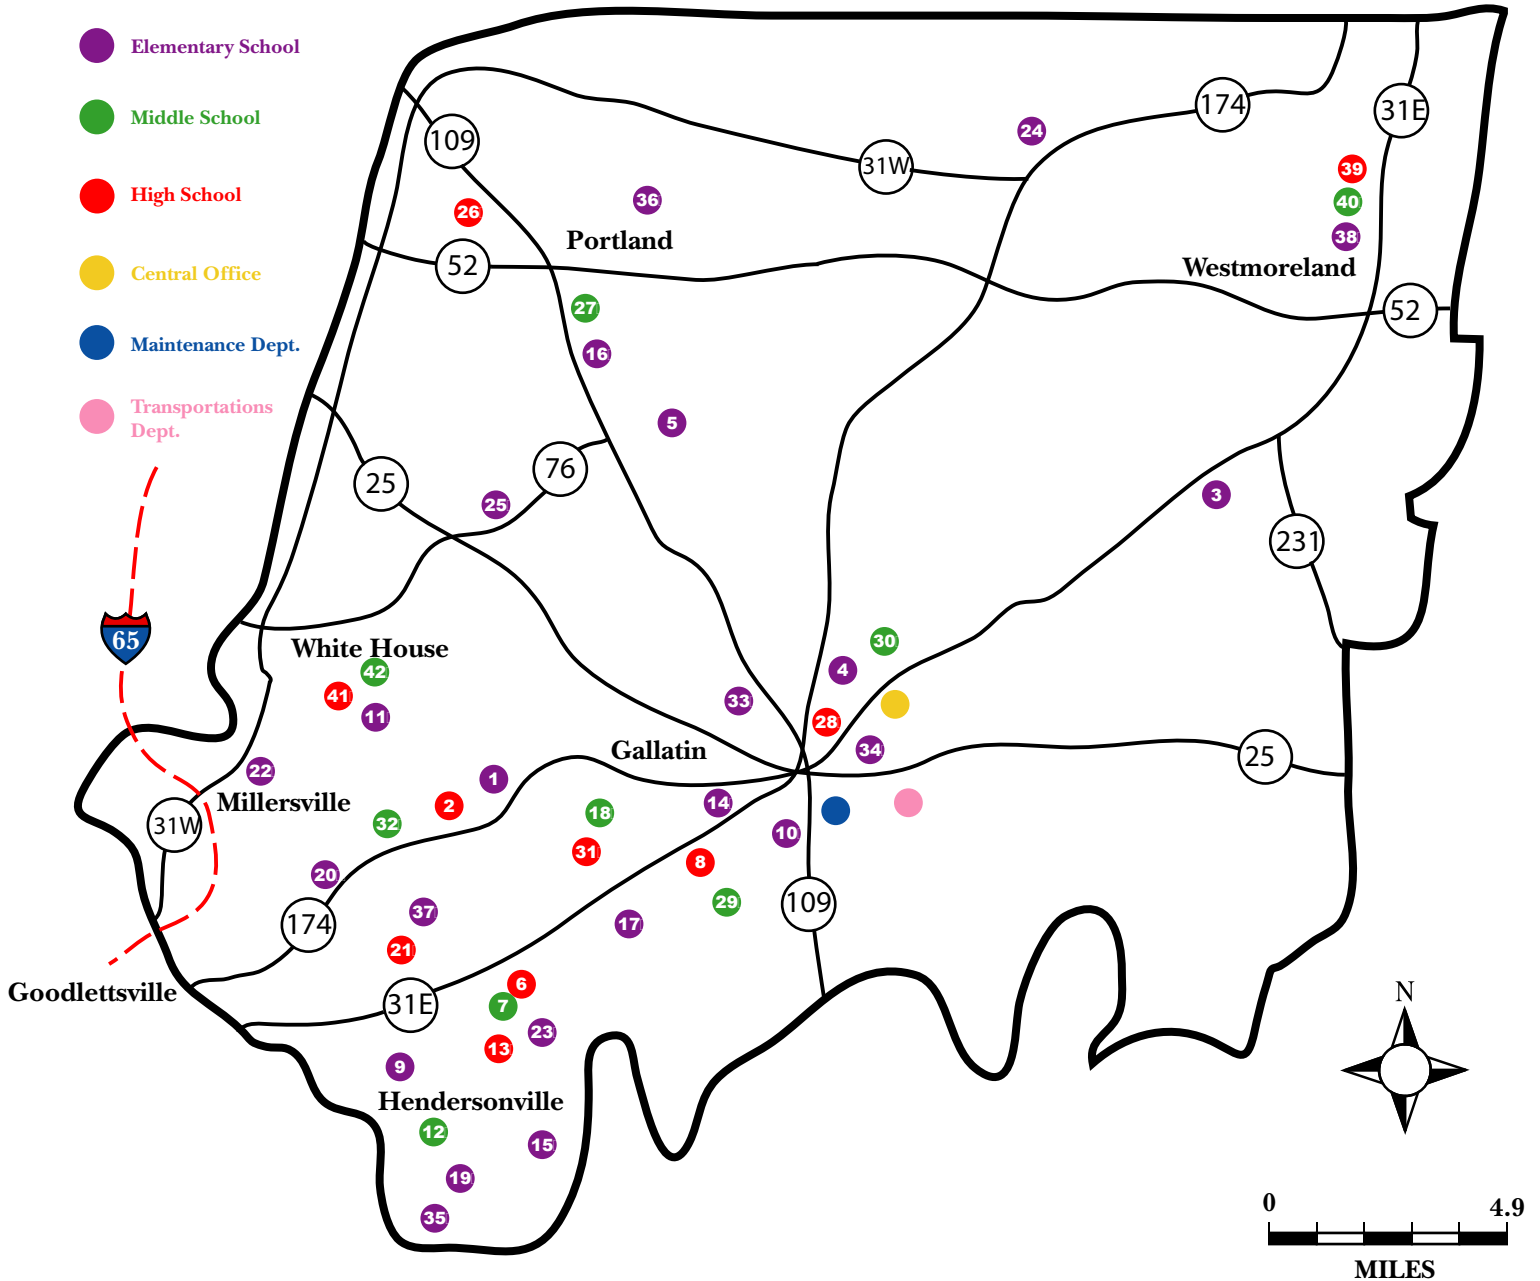

Sumner County School System

- | | | |
|--------------------------------|------------------------------|---------------------------------|
| 1. Beech Elementary | 15. Indian Lake Elementary | 29. Rucker Stewert Middle |
| 2. Beech High | 16. J.W. Wiseman Elementary | 30. Shafer Middle |
| 3. Bethpage Elementary | 17. Jack Anderson Elementary | 31. Station Camp High |
| 4. Benny Bills Elementary | 18. Knox Doss Middle | 32. T.W. Hunter Middle |
| 5. Clyd Riggs Elementary | 19. Lakeside Park Elementary | 33. Union Elementary |
| 6. E.B. Wilson High | 20. Madison Creek Elementary | 34. Vena Stuart Elementary |
| 7. Ellis Middle | 21. Merrol Hyde Magnet | 35. Walton Ferry Elementary |
| 8. Gallatin High | 22. Millersville Elementary | 36. Watt Hardison Elementary |
| 9. Gene Brown Elementary | 23. Nannie Berry Elementary | 37. Wessington Place Elementary |
| 10. Guild Elementary | 24. North Sumner Elementary | 38. Westmoreland Elementary |
| 11. Harold Williams Elementary | 25. Oakmont Elementary | 39. Westmoreland High |
| 12. Hawkings Middle | 26. Portland High | 40. Westmoreland Middle |
| 13. Hendersonville High | 27. Portland Middle | 41. White House High |
| 14. Howard Elementary | 28. R.T. Fisher Alternative | 42. White House Middle |